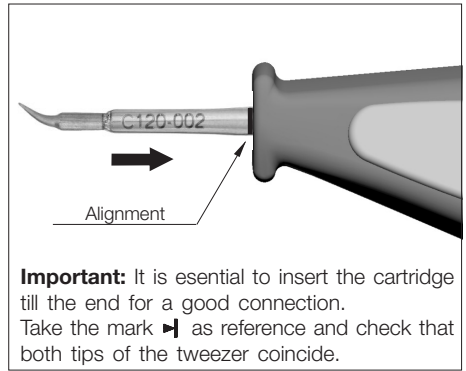

## INSTALLATION

DD-2B/DD-1B/DD-9B  
CONTROL UNIT

PA-SC  
STAND

Mains  
Equipotential connection

Connectable control units: **DI**, **DD** and **RM**  
Connectable compact line: **CP**

## CHANGING THE CARTRIDGE