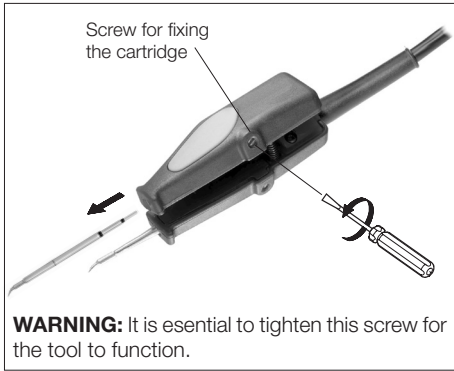

## INSTALLATION

DD-2B/DD-1B/DD-9B  
CONTROL UNIT

PA-SC  
STAND

Mains  
Equipotential connection

Connectable control units: **DI**, **DD** and **RM**  
Connectable compact line: **CP**

## CHANGING THE CARTRIDGE