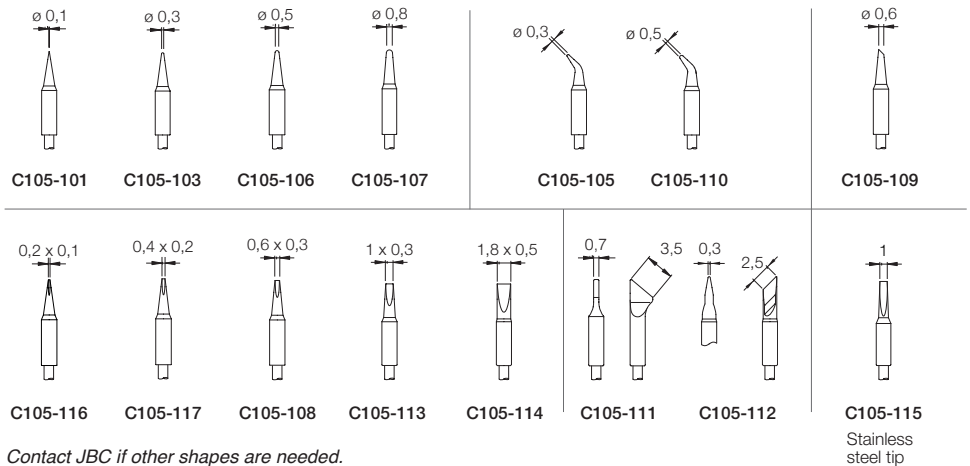

#### PLACING

## C105 CARTRIDGE RANGE

All the cartridges shown are actual size. All dimensions are in millimeters (mm).

This product should not be  
thrown in the garbage.